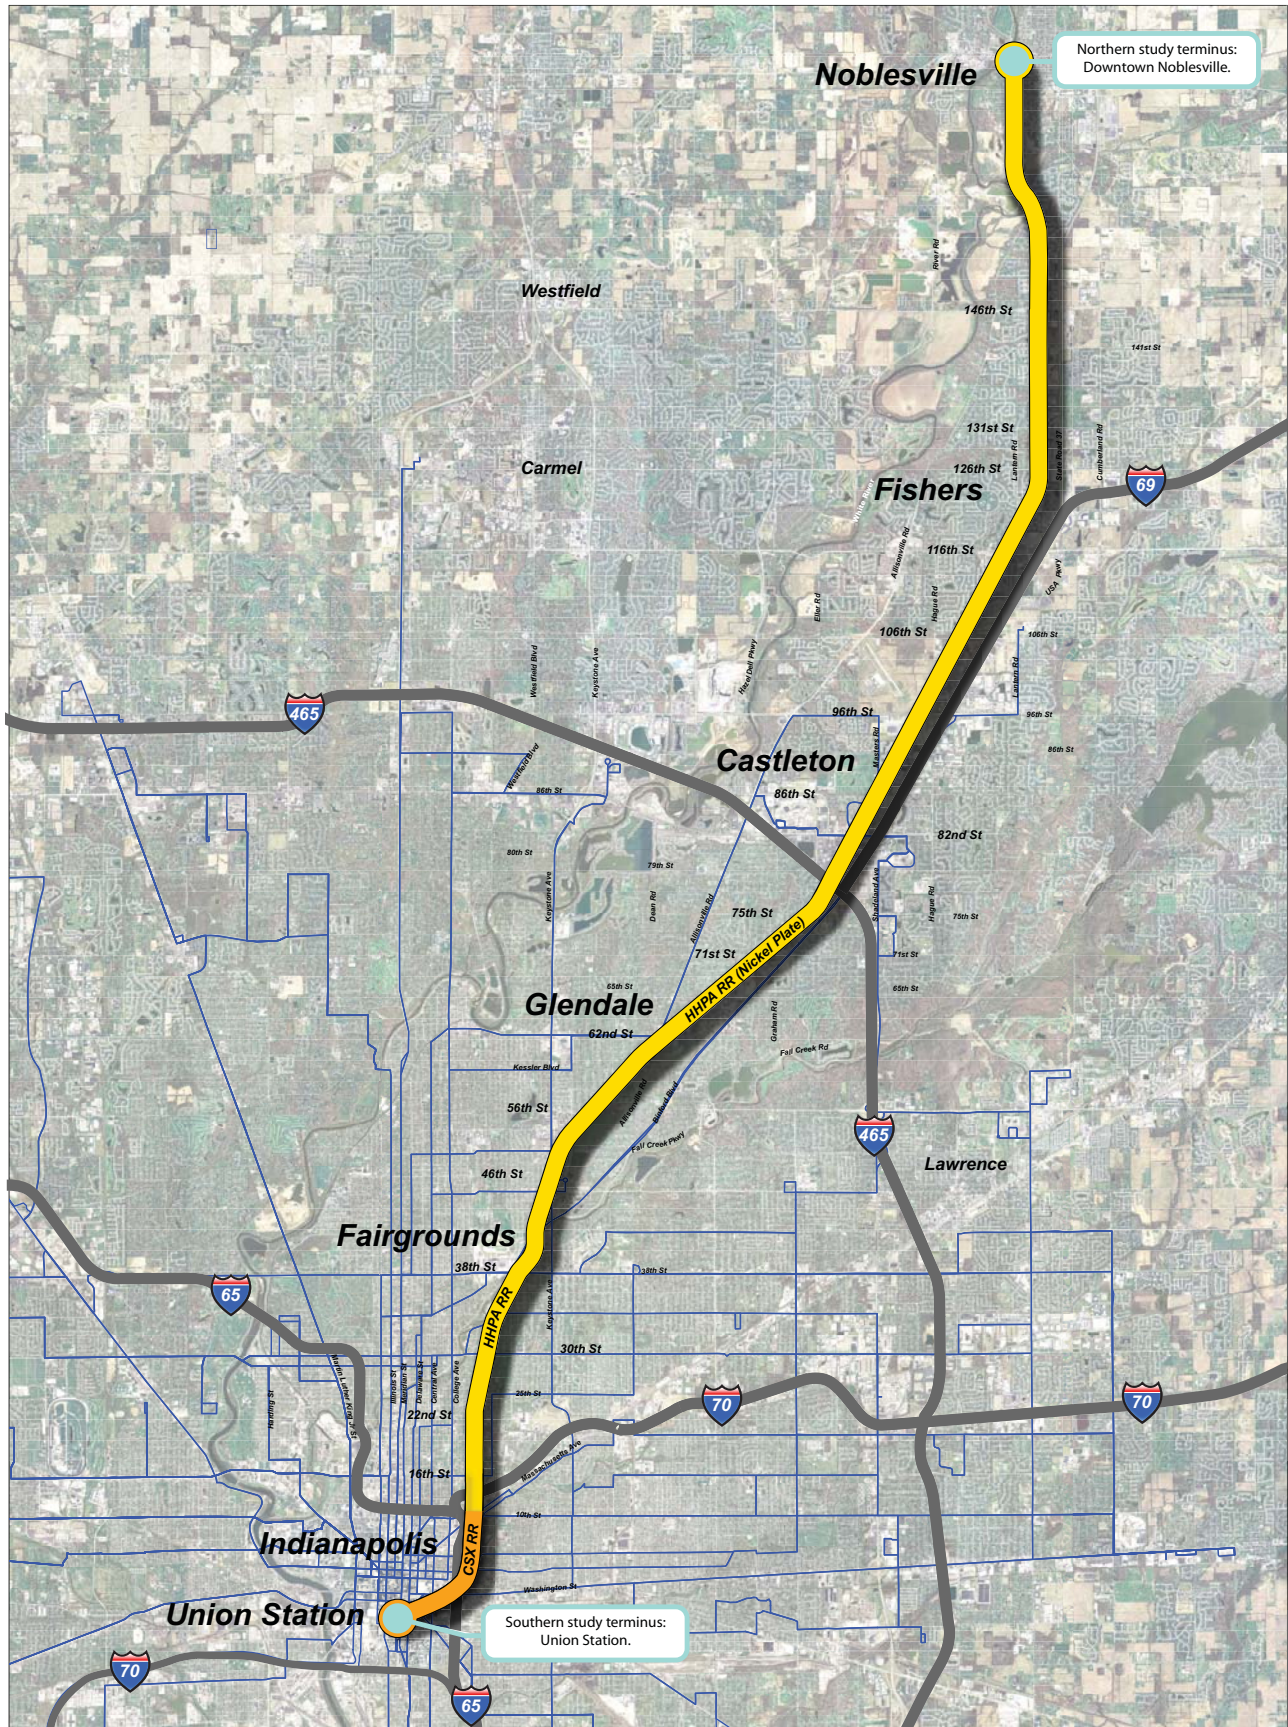

INDY CONNECT
CENTRAL INDIANA'S
TRANSPORTATION INITIATIVE

Northeast Corridor Alignment

Legend

- Yellow line: HHPA Corridor
- Orange line: CSX R.R.
- Grey line: Interstate Highways
- Blue line: Existing Bus

This map was created by the Indy Connect Partners for graphic display purposes and does not represent a legal document. Revised 02/10/2019